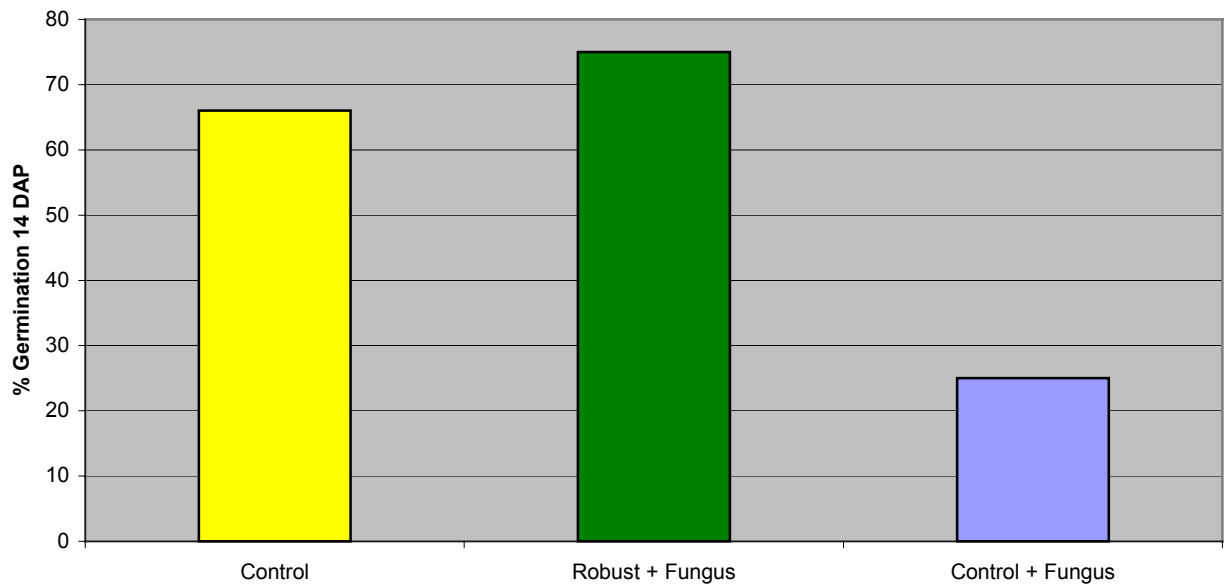

Soil Technologies Corp.

2103 185th Street, Fairfield, Iowa 52556 Tel: 641-472-3963 Fax: 641-472-6189
E-mail: stcadmin@soiltechcorp.com URL: www.soiltechcorp.com

ROBUST FIELD TRIAL

Biological Control of *Rhizoctonia solani* on Sugar Beet Seed With Robust in a Greenhouse Experiment

Source: Investigator: Dr. Dick Watkins, American Crystal Sugar Co. Research Center, Moorhead, Minnesota, U.S.A., 1980